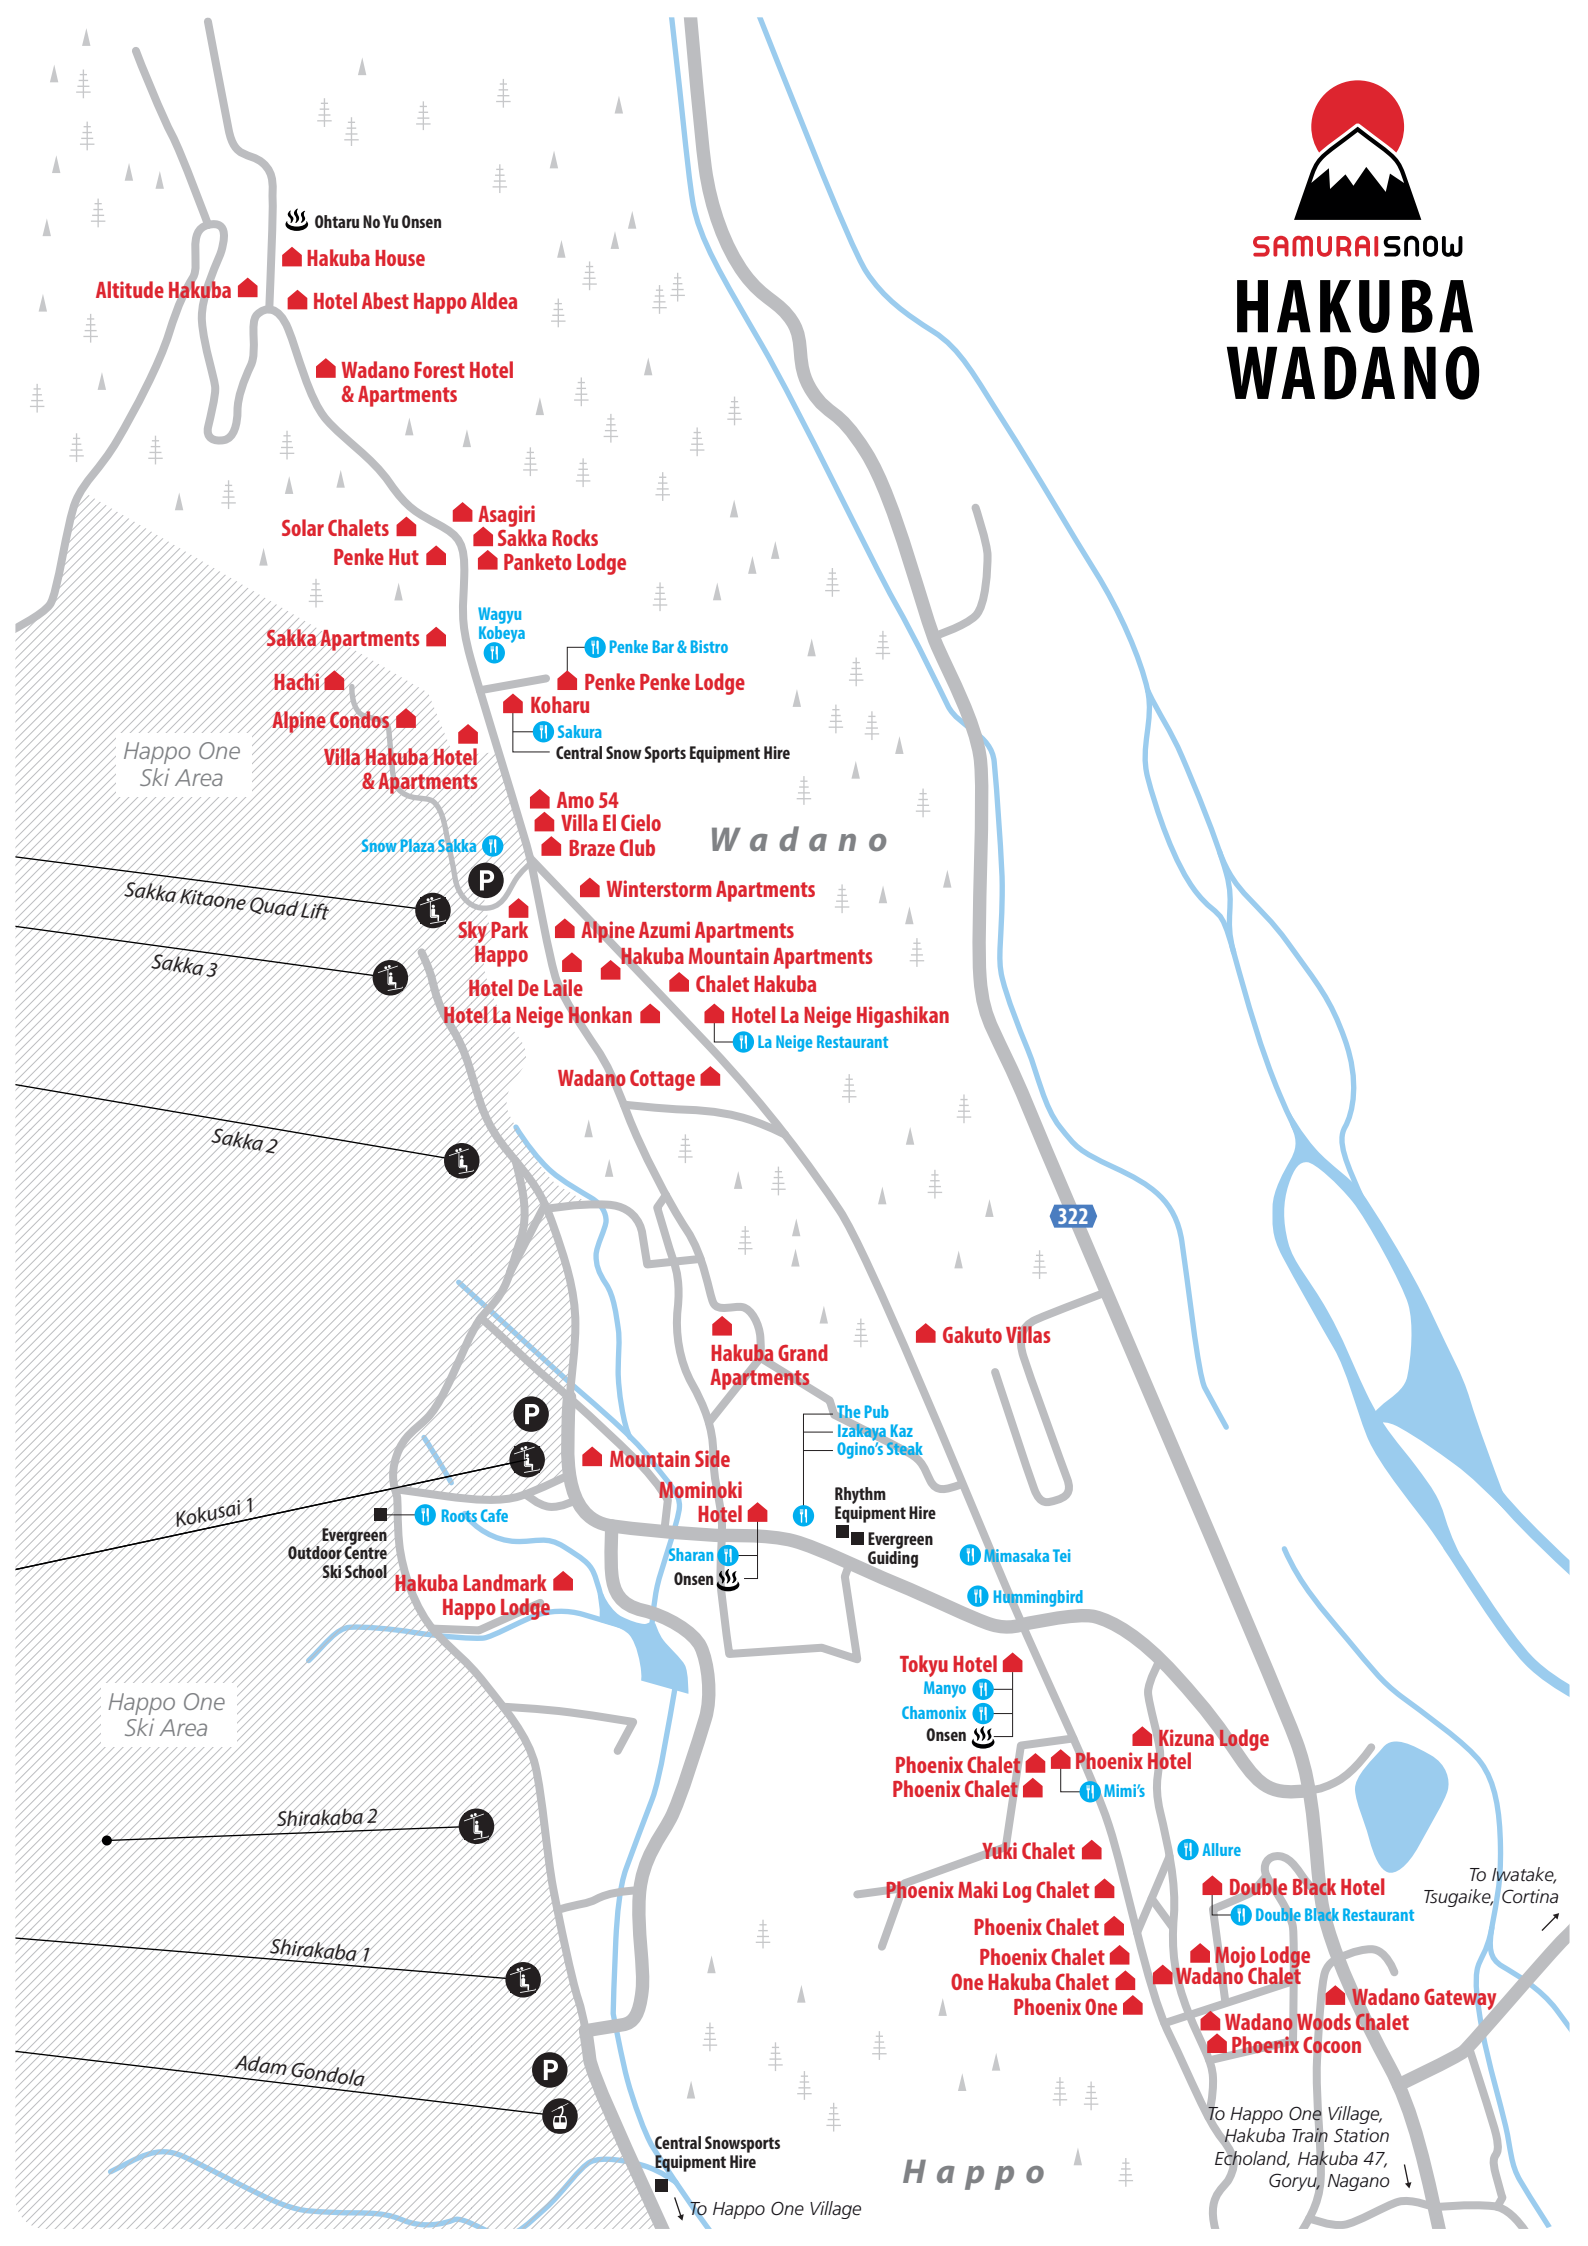

SAMURAI SNOW

HAKUBA WADANO

Altitude Hakuba

Ohtaru No Yu Onsen

Hakuba House

Hotel Abest Happo Aldea

Wadano Forest Hotel & Apartments

Solar Chalets
Penke Hut

Asagiri
Sakka Rocks
Panketo Lodge

Sakka Apartments

Wagyu Kobeya

Penke Bar & Bistro

Penke Penke Lodge

Hachi

Koharu

Sakura

Evergreen
Outdoor Centre
Ski School

Roots Cafe

Sharan Onsen

Mimasaka Tei

Hummingbird

Hakuba Landmark
Happo Lodge

Happo One Ski Area

Shirakaba 2